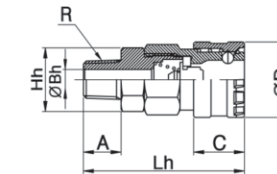

MHM Socket Male

MODEL [ØD-T] Tube (Metric) – Thread (R)

MODEL	ØD	R	ØBn	Hn	Lh	A	C	W.G(g)	Qty/In-Box
MHM22-S ZNDC	26	R1/4	8.5	19	52.5	12	17.5	89.2	25
MHM23-S ZNDC	26	R3/8	9	19	53.5	13	17.5	90.8	25
MHM24-S ZNDC	26	R1/2	9	21	55.5	15	17.5	102	25