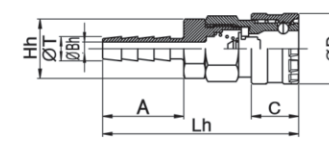

MHH Socket Nipple

MODEL [ØD-T] Tube (Metric) – Thread (R)

MODEL	ØD	ØT	ØBn	Hn	Lh	A	C	W.G(g)	Qty/In-Box
MHH22-S ZNDC	26	9	5	19	65.5	25	17.5	88.7	25
MHH23-S ZNDC	26	11	7	19	70.5	30	17.5	89.6	25
MHH24-S ZNDC	26	15	9	19	70.5	30	17.5	94.2	25