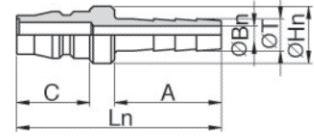

## MCH Plug Nipple

MODEL [ØD-T] Tube (Metric) – Thread (R)

MODEL	Ln	C	A	ØBn	ØT	ØHn	W.G(g)	Qty/In-Box
MCH22-S ZNDC	49.5	20.5	25	5	9	15	24.6	50
MCH23-S ZNDC	50.5	20.5	30	7	9.6	15	25.8	50
MCH24-S ZNDC	55.5	20.5	30	9	15	20	39.5	50

## MCM Plug Nipple Plug Male

MODEL [ØD-T] Tube (Metric) – Thread (R)

MODEL	Ln	C	A	R	ØBn	Hn	W.G(g)	Qty/In-Box
MCM22-S ZNDC	37.5	20.5	13	R1/4	7	14	25.8	100
MCM23-S ZNDC	38.5	20.5	13	R3/8	7	17	32.1	50
MCM24-S ZNDC	42	20.5	14.5	R1/2	7	22	46.9	50