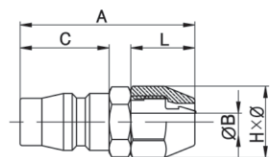

## MCH Plug Nipple

MODEL [ØD-T] Tube (Metric) – Thread (R)

MODEL	Ln	C	A	ØBn	ØT	ØHn	W.G(g)	Qty/In-Box
MCH22-S ZNDC	49.5	20.5	25	5	9	15	24.6	50
MCH23-S ZNDC	50.5	20.5	30	7	9.6	15	25.8	50
MCH24-S ZNDC	55.5	20.5	30	9	15	20	39.5	50

## MCM Plug Nipple Plug Male

MODEL [ØD-T] Tube (Metric) – Thread (R)

MODEL	Ln	C	A	R	ØBn	Hn	W.G(g)	Qty/In-Box
MCM22-S ZNDC	37.5	20.5	13	R1/4	7	14	25.8	100
MCM23-S ZNDC	38.5	20.5	13	R3/8	7	17	32.1	50
MCM24-S ZNDC	42	20.5	14.5	R1/2	7	22	46.9	50

## MCF Plug Female

MODEL [ØD-T] Tube (Metric) – Thread (R)

MODEL	Ln	C	A	Rc	ØBn	Hn	W.G(g)	Qty/In-Box
MCF22-S ZNDC	34.5	20.5	12.5	Rc1/4	7	17	28.3	50
MCF23-S ZNDC	37	20.5	14	Rc3/8	7	22	32.9	50
MCF24-S ZNDC	38.5	20.5	15	Rc1/2	7	24	46.3	25

## MCN Plug Nut

MODEL [ØD-T] Tube (Metric) – Thread (R)

MODEL	L	C	A	ØB	HxØ	W.G(g)	Qty/In-Box
MCN21-S ZNDC	40.5	20.5	15	4	14x16	24.3	50
MCN23-S ZNDC	43.5	20.5	17	5	17x19	32.2	50
MCN24-S ZNDC	45.5	20.5	20	7	19x22	46.3	25