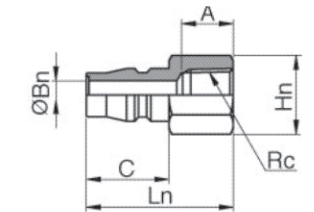

## MCH Plug Nipple

MODEL [ØD-T] Tube (Metric) – Thread (R)

MODEL	Ln	C	A	ØBn	ØT	ØHn	W.G(g)	Qty/In-Box
MCH22-S ZNDC	49.5	20.5	25	5	9	15	24.6	50
MCH23-S ZNDC	50.5	20.5	30	7	9.6	15	25.8	50
MCH24-S ZNDC	55.5	20.5	30	9	15	20	39.5	50

## MCM Plug Nipple Plug Male

MODEL [ØD-T] Tube (Metric) – Thread (R)

MODEL	Ln	C	A	R	ØBn	Hn	W.G(g)	Qty/In-Box
MCM22-S ZNDC	37.5	20.5	13	R1/4	7	14	25.8	100
MCM23-S ZNDC	38.5	20.5	13	R3/8	7	17	32.1	50
MCM24-S ZNDC	42	20.5	14.5	R1/2	7	22	46.9	50

## MCF Plug Female

MODEL [ØD-T] Tube (Metric) – Thread (R)

MODEL	Ln	C	A	Rc	ØBn	Hn	W.G(g)	Qty/In-Box
MCF22-S ZNDC	34.5	20.5	12.5	Rc1/4	7	17	28.3	50
MCF23-S ZNDC	37	20.5	14	Rc3/8	7	22	32.9	50
MCF24-S ZNDC	38.5	20.5	15	Rc1/2	7	24	46.3	25

## MCN Plug Nut

MODEL [ØD-T] Tube (Metric) – Thread (R)

MODEL	L	C	A	ØB	HxØ	W.G(g)	Qty/In-Box
MCN21-S ZNDC	40.5	20.5	15	4	14x16	24.3	50
MCN23-S ZNDC	43.5	20.5	17	5	17x19	32.2	50
MCN24-S ZNDC	45.5	20.5	20	7	19x22	46.3	25