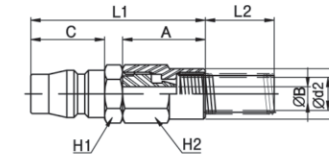

## MCM Plug Nipple Plug Male

MODEL [ØD-T] Tube (Metric) – Thread (R)

MODEL	Ln	C	A	R	ØBn	Hn	W.G(g)	Qty/In-Box
MCM22-S ZNDC	37.5	20.5	13	R1/4	7	14	25.8	100
MCM23-S ZNDC	38.5	20.5	13	R3/8	7	17	32.1	50
MCM24-S ZNDC	42	20.5	14.5	R1/2	7	22	46.9	50

## MCF Plug Female

MODEL [ØD-T] Tube (Metric) – Thread (R)

MODEL	Ln	C	A	Rc	ØBn	Hn	W.G(g)	Qty/In-Box
MCF22-S ZNDC	34.5	20.5	12.5	Rc1/4	7	17	28.3	50
MCF23-S ZNDC	37	20.5	14	Rc3/8	7	22	32.9	50
MCF24-S ZNDC	38.5	20.5	15	Rc1/2	7	24	46.3	25

## MCN Plug Nut

MODEL [ØD-T] Tube (Metric) – Thread (R)

MODEL	L	C	A	ØB	HxØ	W.G(g)	Qty/In-Box
MCN21-S ZNDC	40.5	20.5	15	4	14x16	24.3	50
MCN23-S ZNDC	43.5	20.5	17	5	17x19	32.2	50
MCN24-S ZNDC	45.5	20.5	20	7	19x22	46.3	25

## MCN-S Plug Nut - Spring

MODEL [ØD-T] Tube (Metric) – Thread (R)

MODEL	ØD2	Ød2	ØB	L1	L2	A	C	H1	H2	W.G(g)	Qty/In-Box
MCN-S21S ZNDC	14	9.2	4	48.5	53	23	20.5	14	14	29.8	50
MCN-S23S ZNDC	17	11.2	5	53.5	67	27	20.5	17	17	39.2	25
MCN-S24S ZNDC	19	13.2	7	60.5	78	35	20.5	19	19	53.8	25