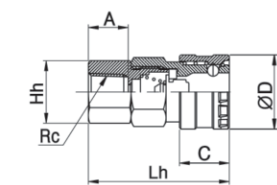

MHF Socket Female

MODEL [ØD-T] Tube (Metric) – Thread (R)

MODEL	ØD	Rc	A	C	Hh	Lh	W.G(g)	Qty/In-Box
MHF22-S ZNDC	26	Rc1/4	12.5	17.5	19	48.5	88.1	25
MHF23-S ZNDC	26	Rc3/8	14	17.5	21	51	92.3	25
MHF24-S ZNDC	26	Rc1/2	15	17.5	26	52.5	102	25

Minor Coupler

Minor Coupler