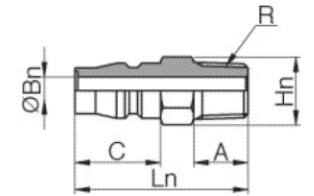

## MCH Plug Nipple

MODEL [ØD-T] Tube (Metric) – Thread (R)

MODEL	Ln	C	A	ØBn	ØT	ØHn	W.G(g)	Qty/In-Box
MCH22-S ZNDC	49.5	20.5	25	5	9	15	24.6	50
MCH23-S ZNDC	50.5	20.5	30	7	9.6	15	25.8	50
MCH24-S ZNDC	55.5	20.5	30	9	15	20	39.5	50

## MCM Plug Nipple Plug Male

MODEL [ØD-T] Tube (Metric) – Thread (R)

MODEL	Ln	C	A	R	ØBn	Hn	W.G(g)	Qty/In-Box
MCM22-S ZNDC	37.5	20.5	13	R1/4	7	14	25.8	100
MCM23-S ZNDC	38.5	20.5	13	R3/8	7	17	32.1	50
MCM24-S ZNDC	42	20.5	14.5	R1/2	7	22	46.9	50